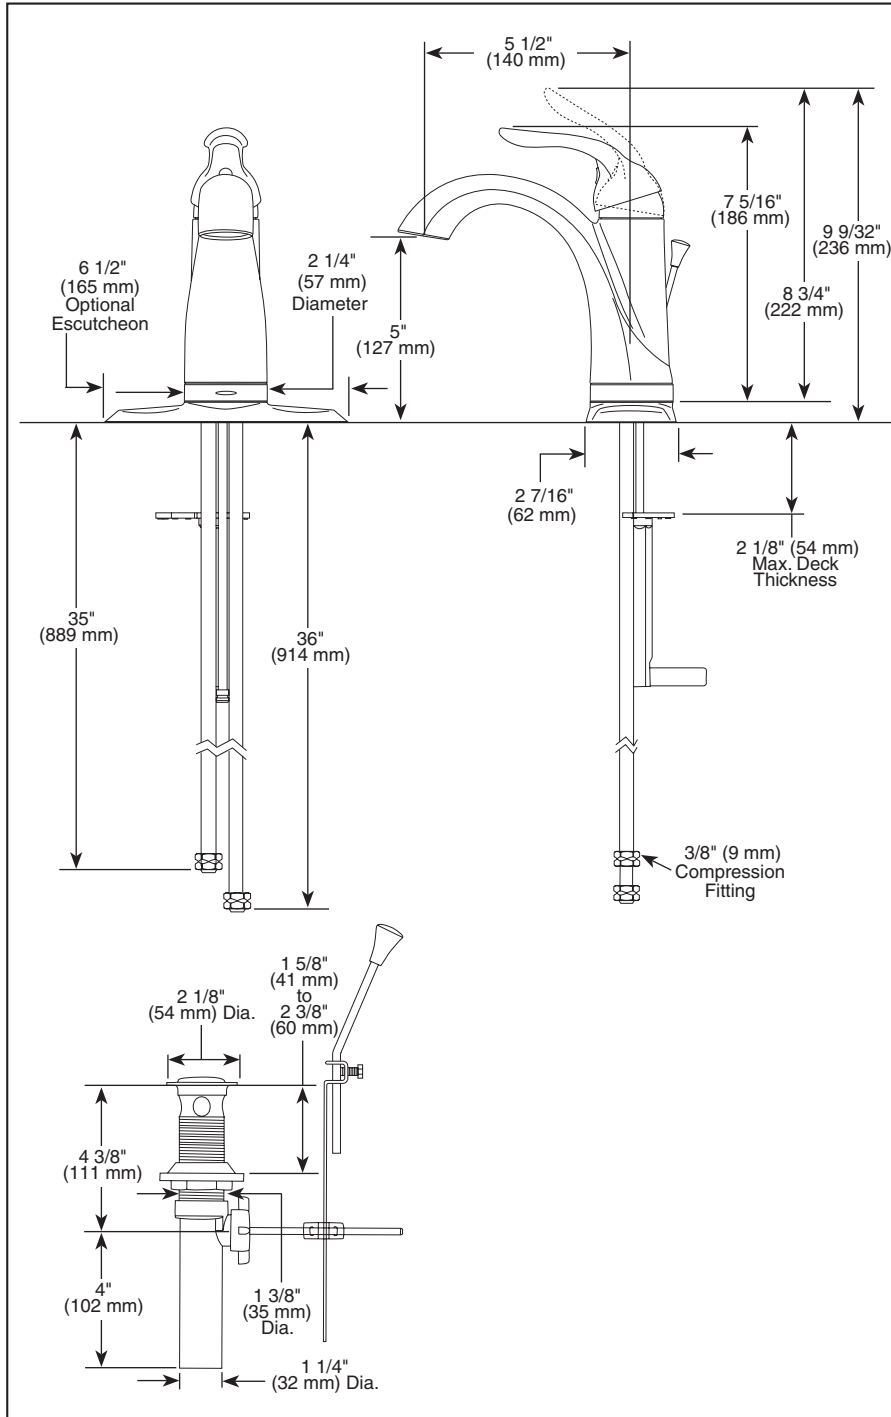

Submitted Model No.: _____

Specific Features: _____

▲ Designate Proper Finish Suffix

Delta reserves the right (1) to make changes in specifications and materials, and (2) to change or discontinue models, both without notice or obligation. Dimensions are for reference only. See current full-line price book or www.specselect.com for finish options and product availability.

DSP-L-15938T-DST Rev. A

LAVATORY FAUCETS

- Lahara® Bath Collection
- DIAMOND Seal® Technology
- Single Handle Deck Mount
- 1 or 3 Hole Mount
(Optional 6 1/2" Escutcheon Included)
- Touch20™ Technology

STANDARD SPECIFICATIONS:

- Single handle lavatory deck faucet.
- 1 or 3 hole mount (6 1/2" (165 mm) escutcheon plate included).
- 5 1/2" (140 mm) long spout.
- 1 1/8" minimum - 1 1/2" maximum hole size.
- Lever handle. Control mechanism is the diamond embedded ceramic disc cartridge.
- Control handle shall return to neutral position when valve is turned off.
- 3/8" O.D. straight, staggered pex supply tubes 35" (889 mm) and 36" (914 mm) long.
- Maximum 1.5 gpm flowrate @ 60 PSI.
- Models include polypropylene pop-up.
- Delta Touch20™ Technology controls water flow.
- On-Off indicator light signals when batteries are low.
- Solid blue light for touch activation.
- Uses 6 AA batteries (included).