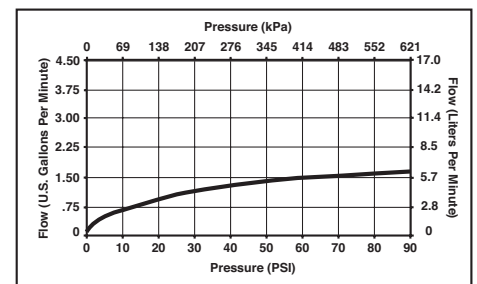

COMPLIES WITH:

- ASME A112.18.1 / CSA B125.1
- ASME A112.18.6
- Indicates compliance to ICC/ANSI A117.1
- Verified compliant with .25% weighted average Pb content regulations.