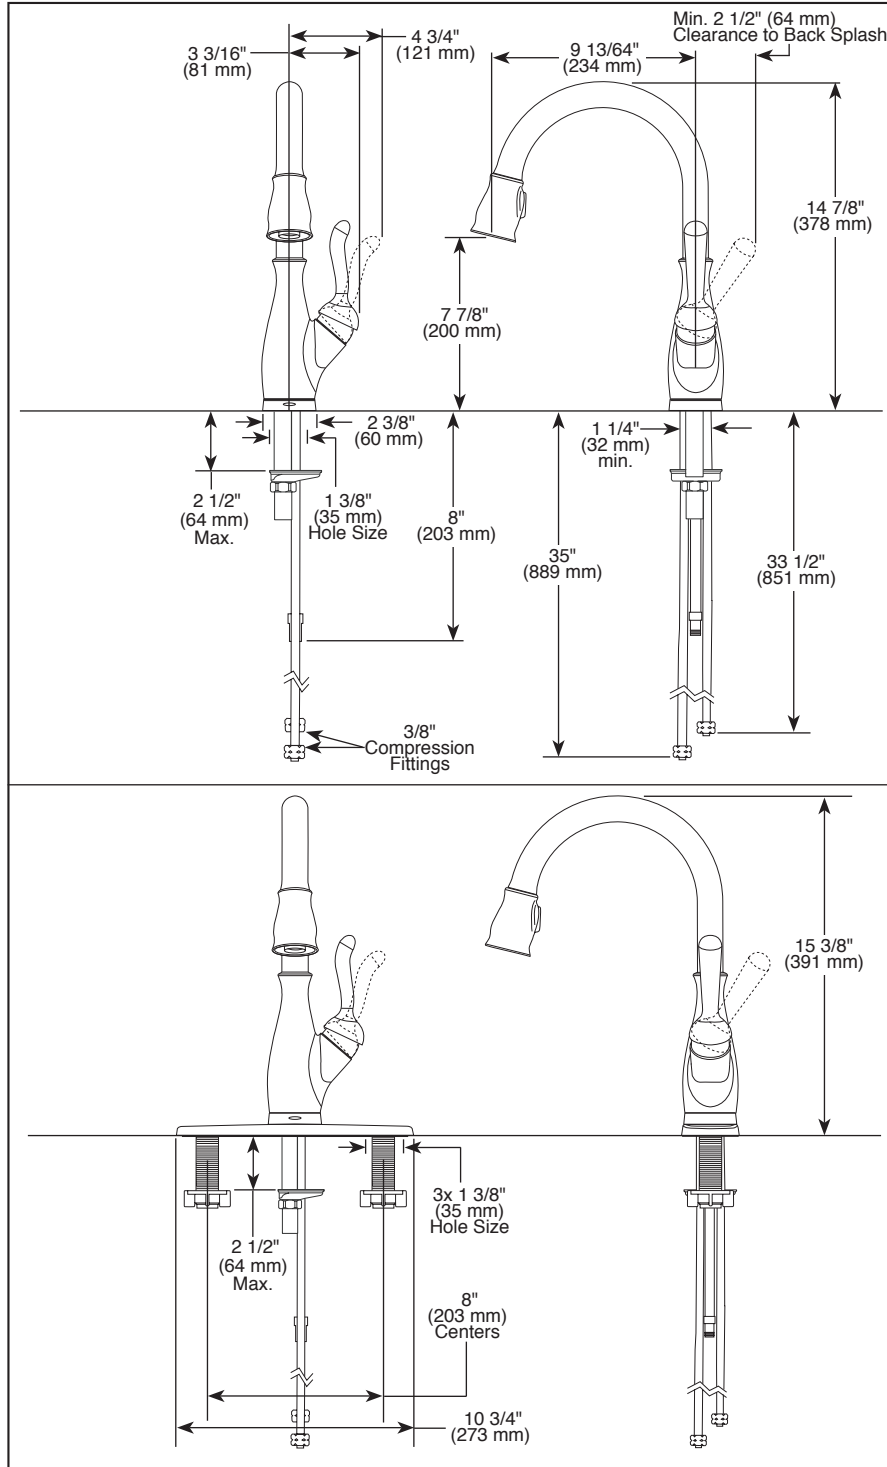

9178T-DST

Submitted Model No.:

Specific Features:

KITCHEN FAUCETS

- Leland® Pull-Down Collection
- Single Handle Deck Mount
- 1 or 3 Hole Sink Applications
- Diamond Seal® Technology
- Integrated Supply Tubes
- 2-Function Pull-Down w/Multi-Flow
- Touch₂O® Technology
- MagnaTite® Docking System

STANDARD SPECIFICATIONS:

- Centermount or 8" (203 mm) centers with 10 3/4" (273 mm) escutcheon.
- 14 7/8" (378 mm) high, 9 13/64" (234 mm) long, spout swings 360°.
- Lever handle. Control mechanism is the diamond embedded ceramic disc cartridge.
- Control shall return to neutral position when faucet is turned off.
- Touch-Clean® 2 function (stream/spray) sprayhead.
- Quick Snap® connect hoses.
- Magnetic docking system secures sprayer to spout.
- Pull-down wand operates in an aerated or spray mode via an ergonomic toggle diverter.
- Red/blue graphics on handle button to indicate hot/cold temperature.
- Integral double check valves in sprayer assembly.
- Keyed trim ring and escutcheon to help alignment and aid installation.
- 3/8" O.D. straight, staggered PEX supply tubes, 33 1/2" (851 mm) and 35" (889 mm).
- Delta Touch₂O® Technology controls water flow.
- On-Off indicator light signals when batteries are low.